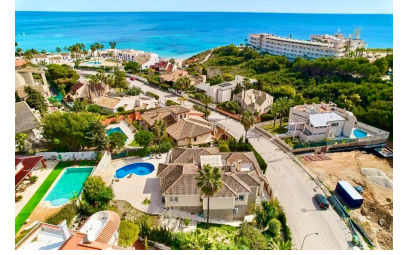

- Object type: VILLA
- Location: Spain, Costa Blanca, Dehesa de Campoamor
- Orientation: southeast
- Total area: 1000 m²
- Distance to the beach: 200 m
- Distance to airport: 56 km
- Distance to golf: 3 km

!tipo_vivienda : villa

Plassering : Orihuela Costa

Soverom : 4

baderom : 3

boyta : 601.00 m²

hage yta : 1000 m²

- ✓ Bod
- ✓ møblert
- ✓ terasse
- ✓ Alarmsystem
- ✓ garasje
- ✓ hvitevarer.
- ✓ Grill
- ✓ Peis
- ✓ Klimaanlegg
- ✓ Takterasse
- ✓ badstue